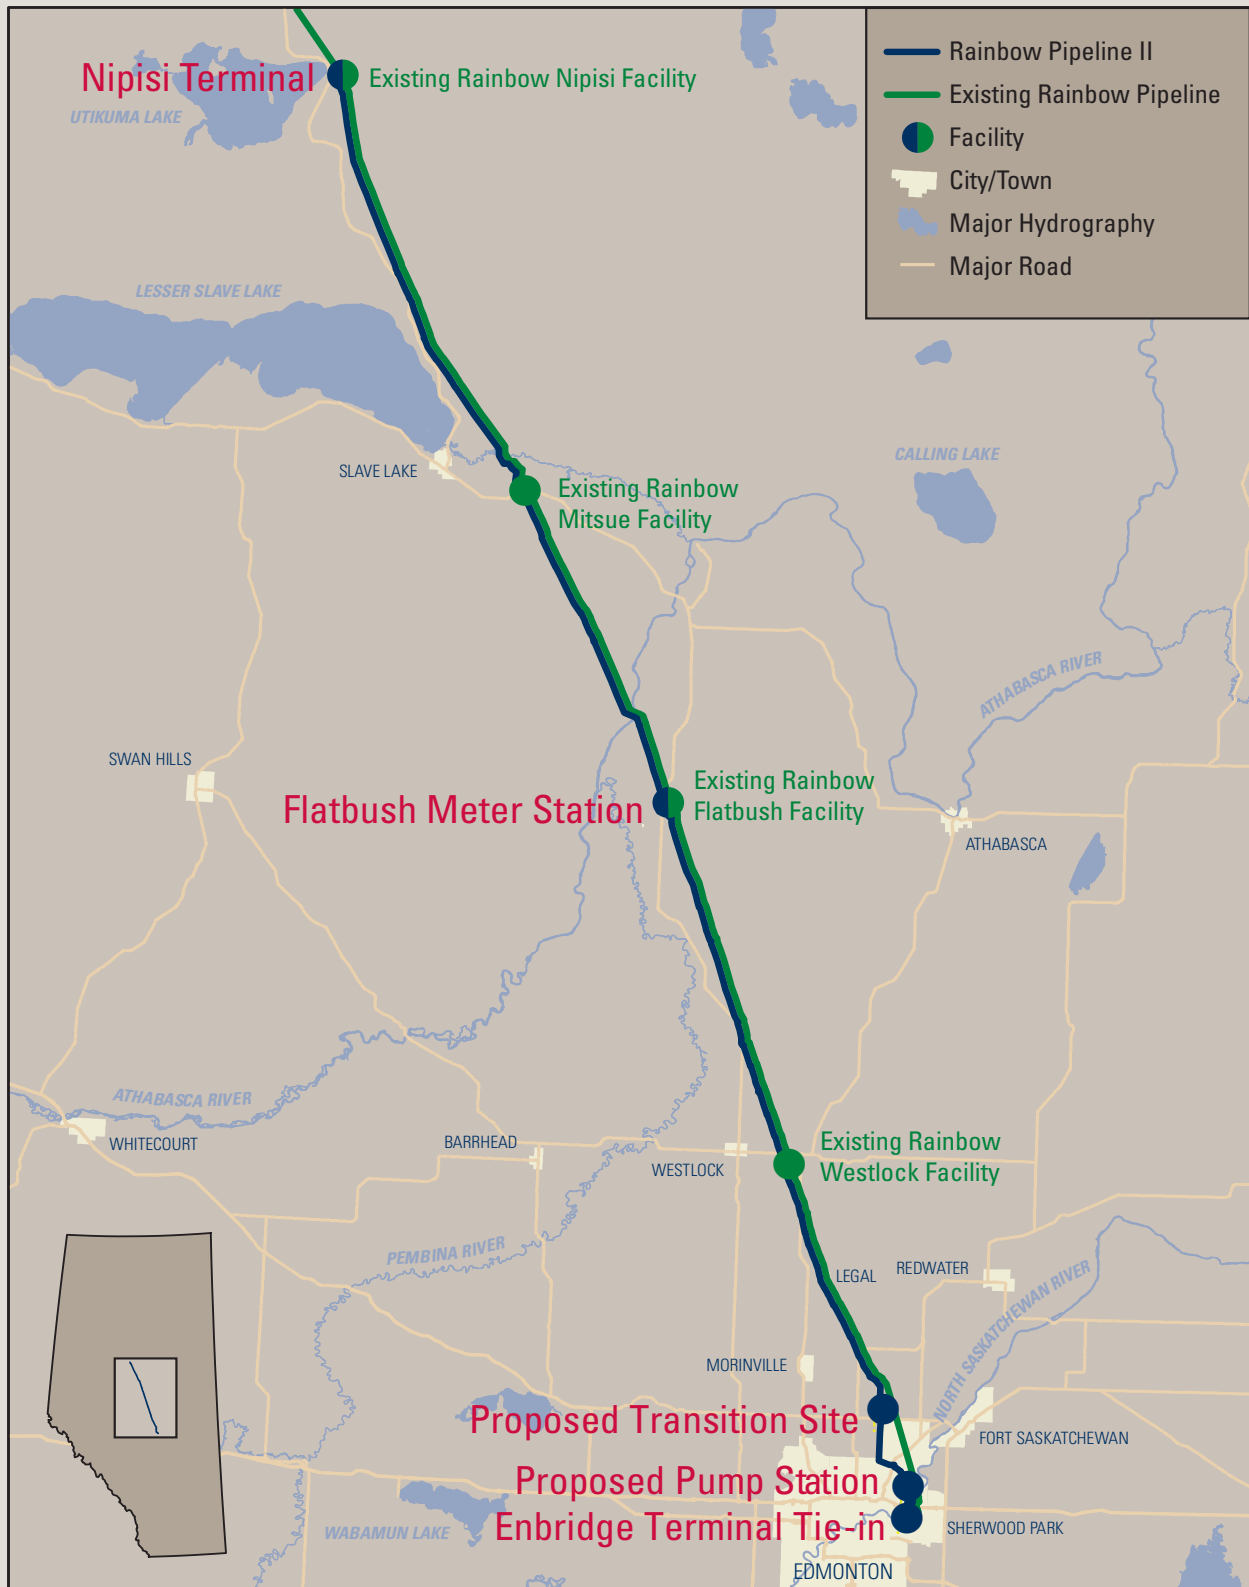

# Rainbow Pipeline II Project

## Project Route Map

Project website: [www.plainsmidstream.com/RainbowPipelineII](http://www.plainsmidstream.com/RainbowPipelineII)

Project information line: 1-877-420-6264